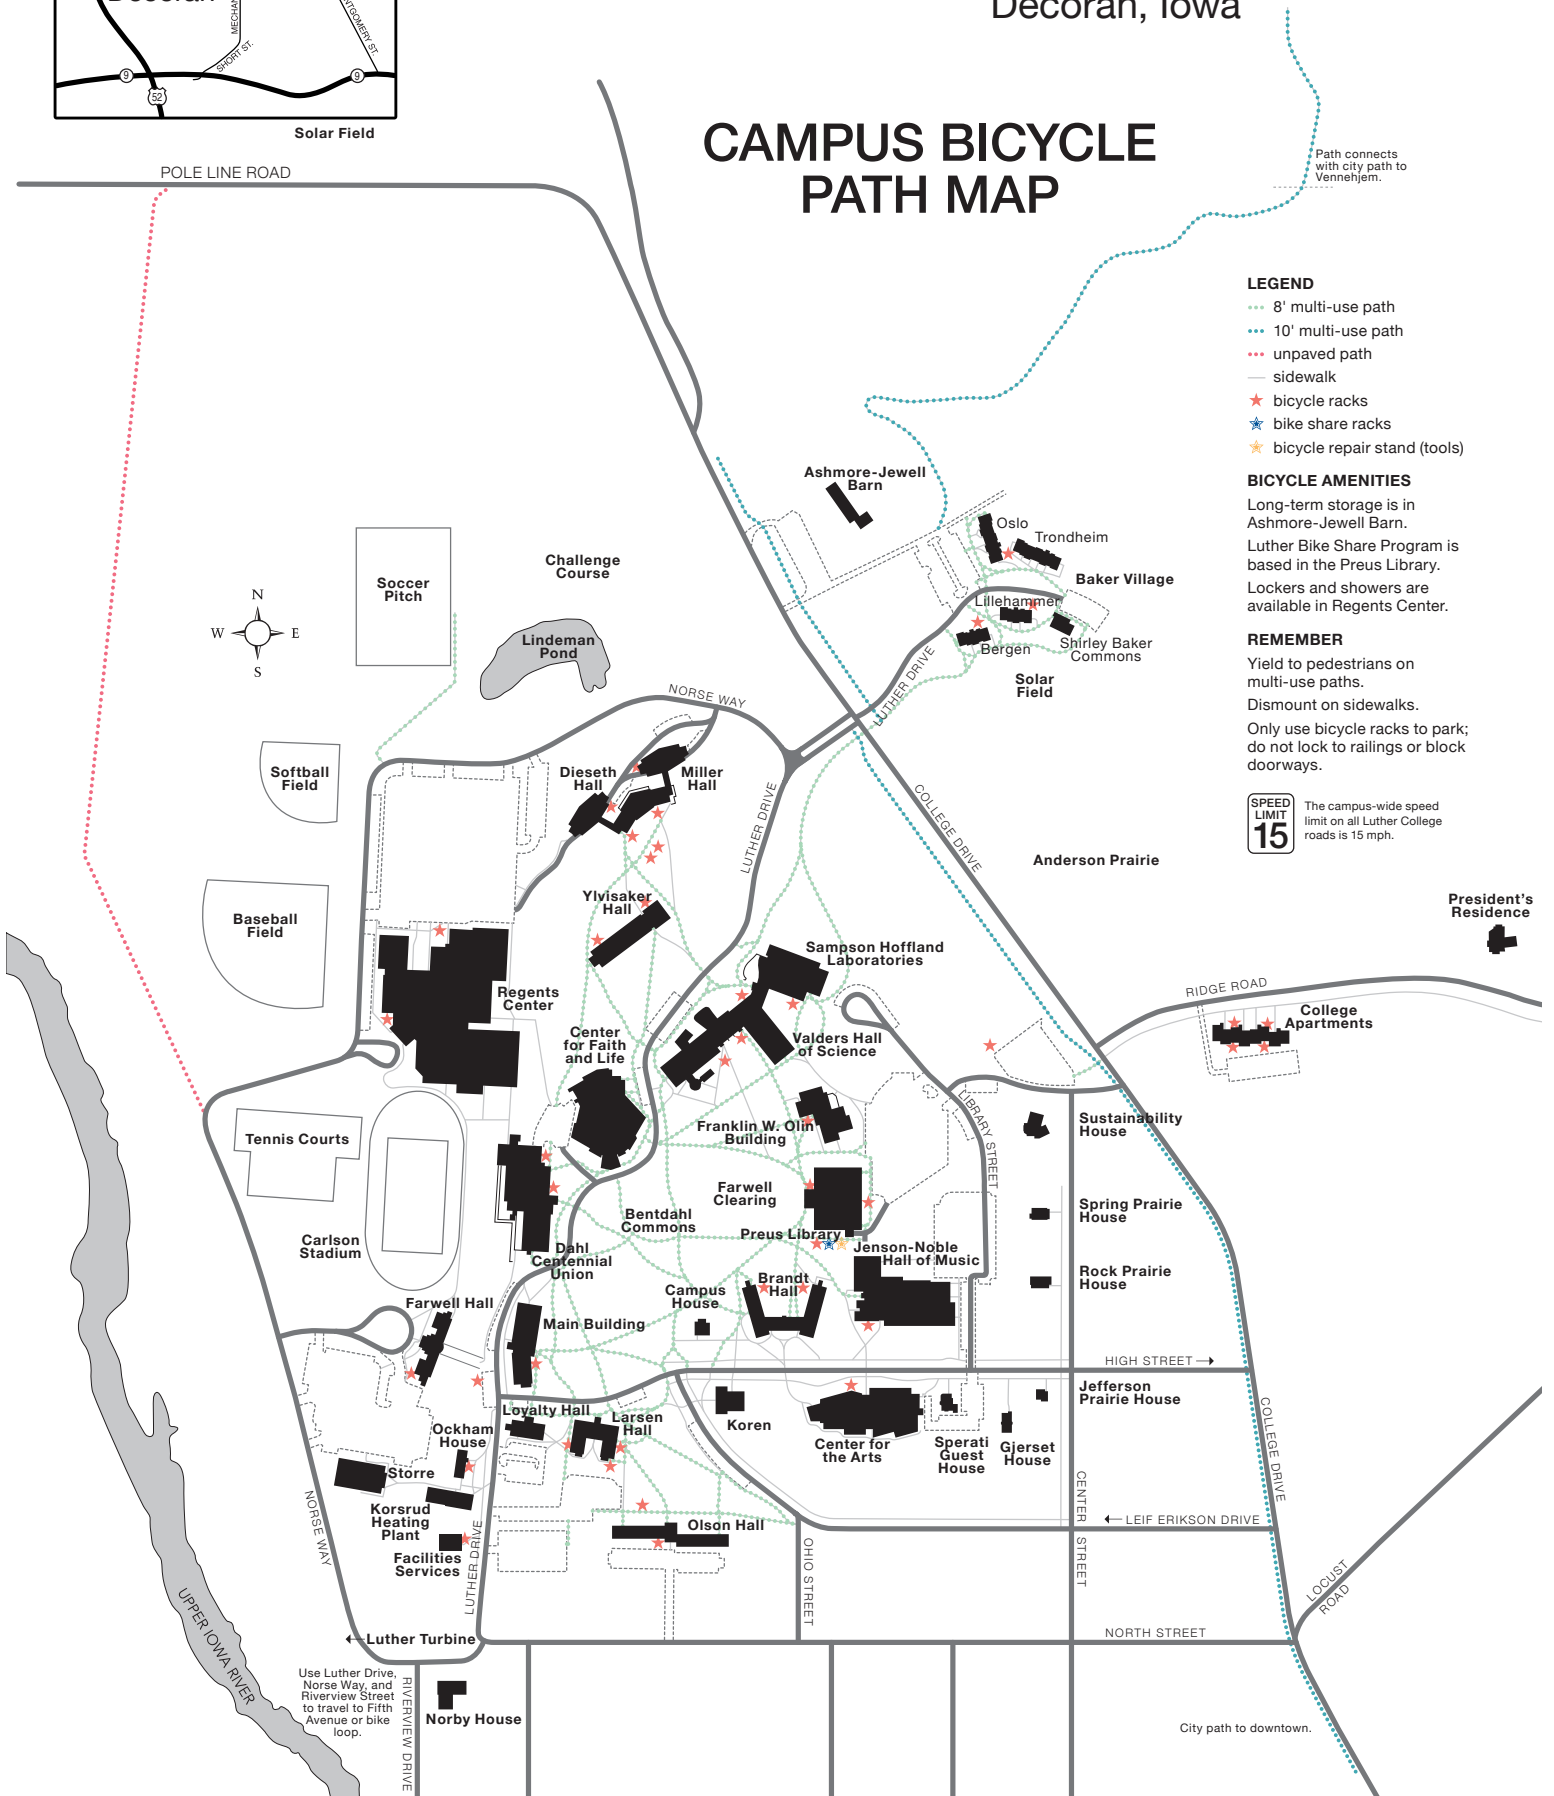

LUTHER COLLEGE®

Decorah, Iowa

CAMPUS BICYCLE PATH MAP

LEGEND

- 8' multi-use path
- 10' multi-use path
- unpaved path
- sidewalk
- ★ bicycle racks
- ★ bike share racks
- ★ bicycle repair stand (tools)

BICYCLE AMENITIES

Long-term storage is in Ashmore-Jewell Barn.
Luther Bike Share Program is based in the Preus Library.
Lockers and showers are available in Regents Center.

REMEMBER

Yield to pedestrians on multi-use paths.
Dismount on sidewalks.
Only use bicycle racks to park; do not lock to railings or block doorways.

Path connects with city path to Vennehjem.

City path to downtown.