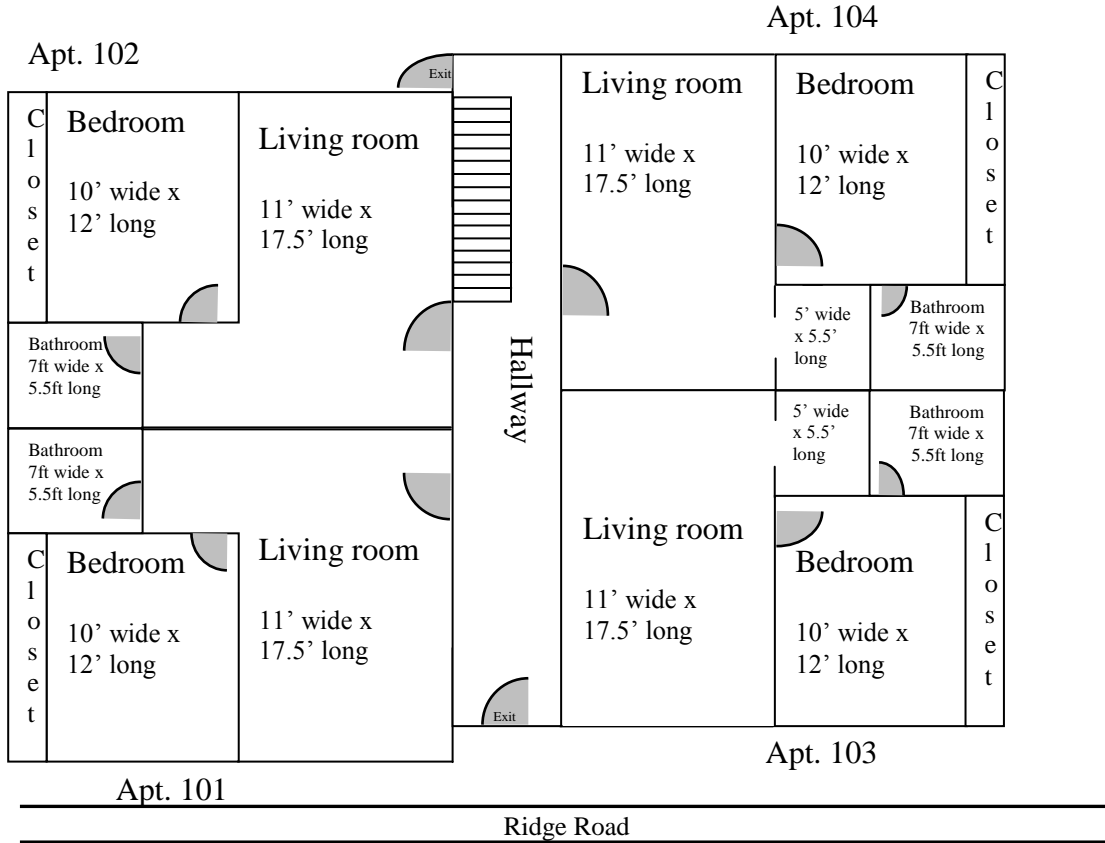

# Luther College Apartments

608 Ridge Road

Layout of four apartments on 1<sup>st</sup> floor.

Layout of four apartments on 2<sup>nd</sup> floor.