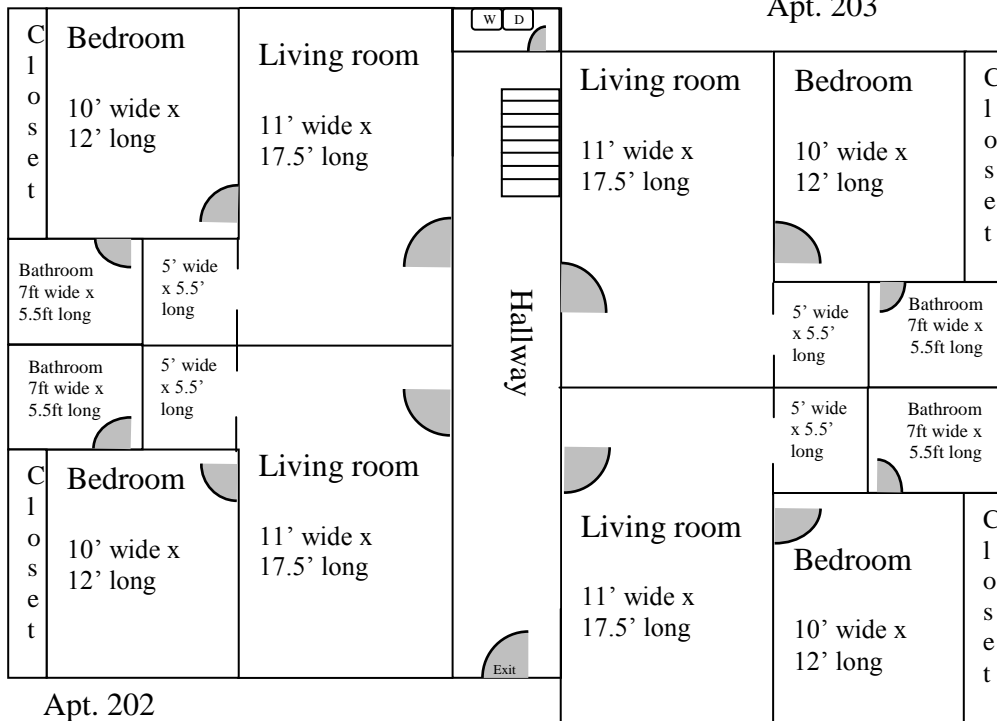

Luther College Apartments

606 Ridge Road

Layout of four apartments on 1st floor.

Apt. 104

Ridge Road

Layout of four apartments on 2nd floor.

Apt. 201

Ridge Road