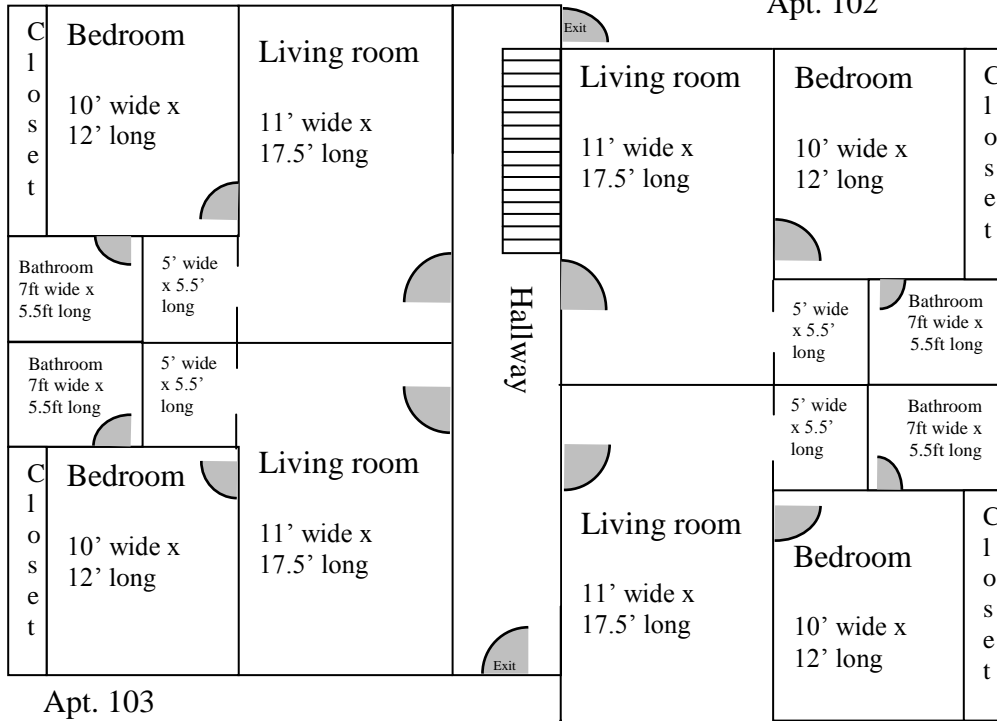

Luther College Apartments

606 Ridge Road

Layout of four apartments on 1st floor.

Apt. 104

Ridge Road

Layout of four apartments on 2nd floor.

Apt. 201

Ridge Road