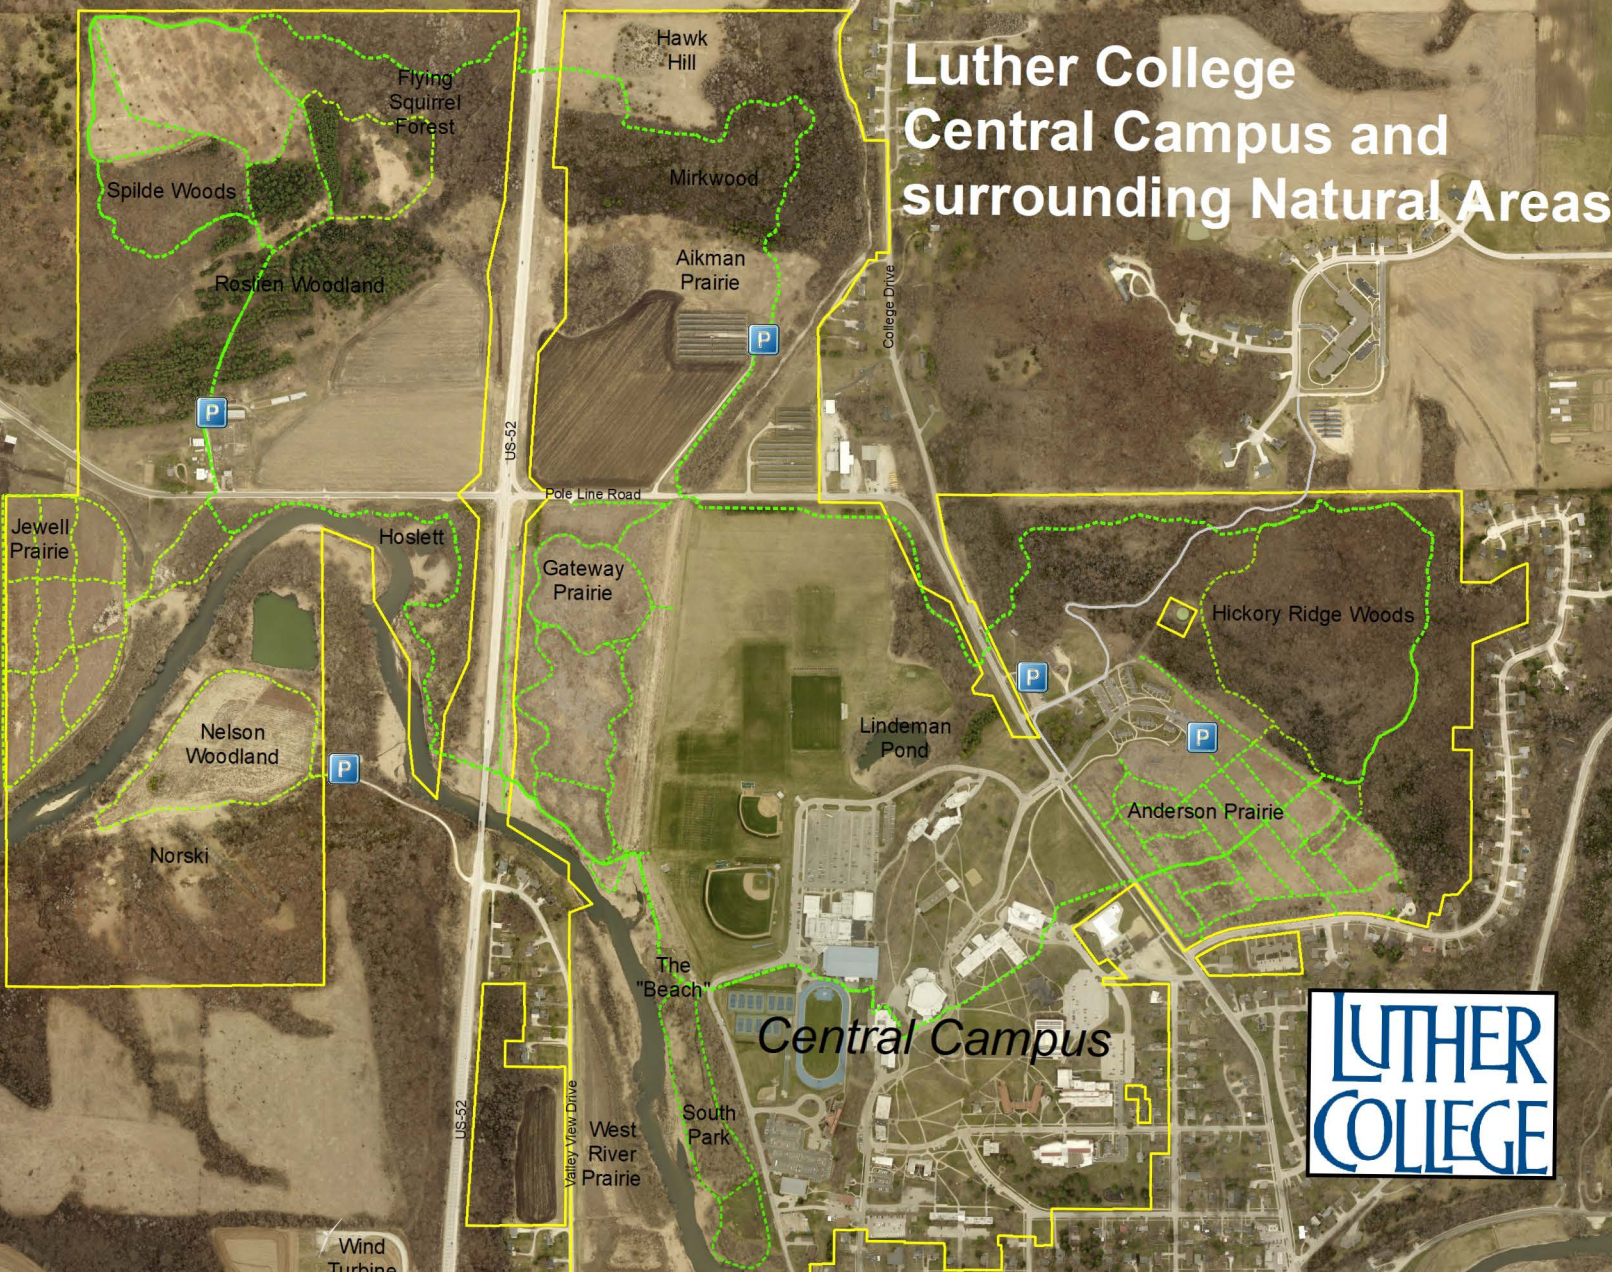

# Luther College Central Campus and surrounding Natural Areas

Spilde Woods

Flying Squirrel Forest

Hawk Hill

Mirkwood

Roslien Woodland

Aikman Prairie

P

P

College Drive

US-52

Pole Line Road

Jewell Prairie

Hoslett

Gateway Prairie

Hickory Ridge Woods

Nelson Woodland

Lindeman Pond

P

P

Anderson Prairie

Norski

The "Beach"

Central Campus

US-52

Valley View Drive

West River Prairie

South Park

Wind Turbine