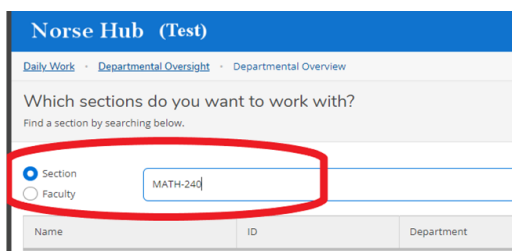

Norse Hub: Departmental Oversight for Academic Department and Program Leaders

Department and program leaders can access information about current and previous course sections offered by their department/program in Norse Hub.

Log into Norse Hub and click on the Departmental Oversight tile:

Use the radio button to search by section or faculty, then enter specific search information in the text box and hit the enter key on your keyboard or click on the magnifying glass at the end of the search box: