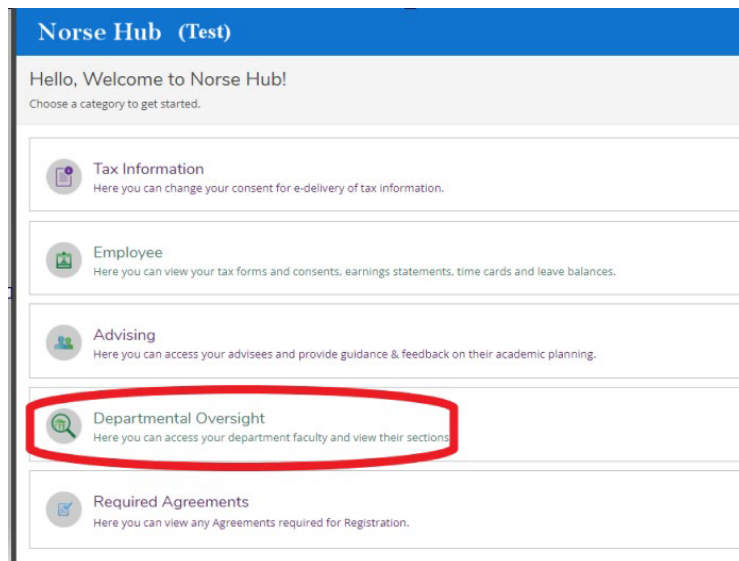

Norse Hub: Departmental Oversight for Academic Department and Program Leaders

Department and program leaders can access information about current and previous course sections offered by their department/program in Norse Hub.

Log into Norse Hub and click on the Departmental Oversight tile:

Use the radio button to search by section or faculty, then enter specific search information in the text box and hit the enter key on your keyboard or click on the magnifying glass at the end of the search box: