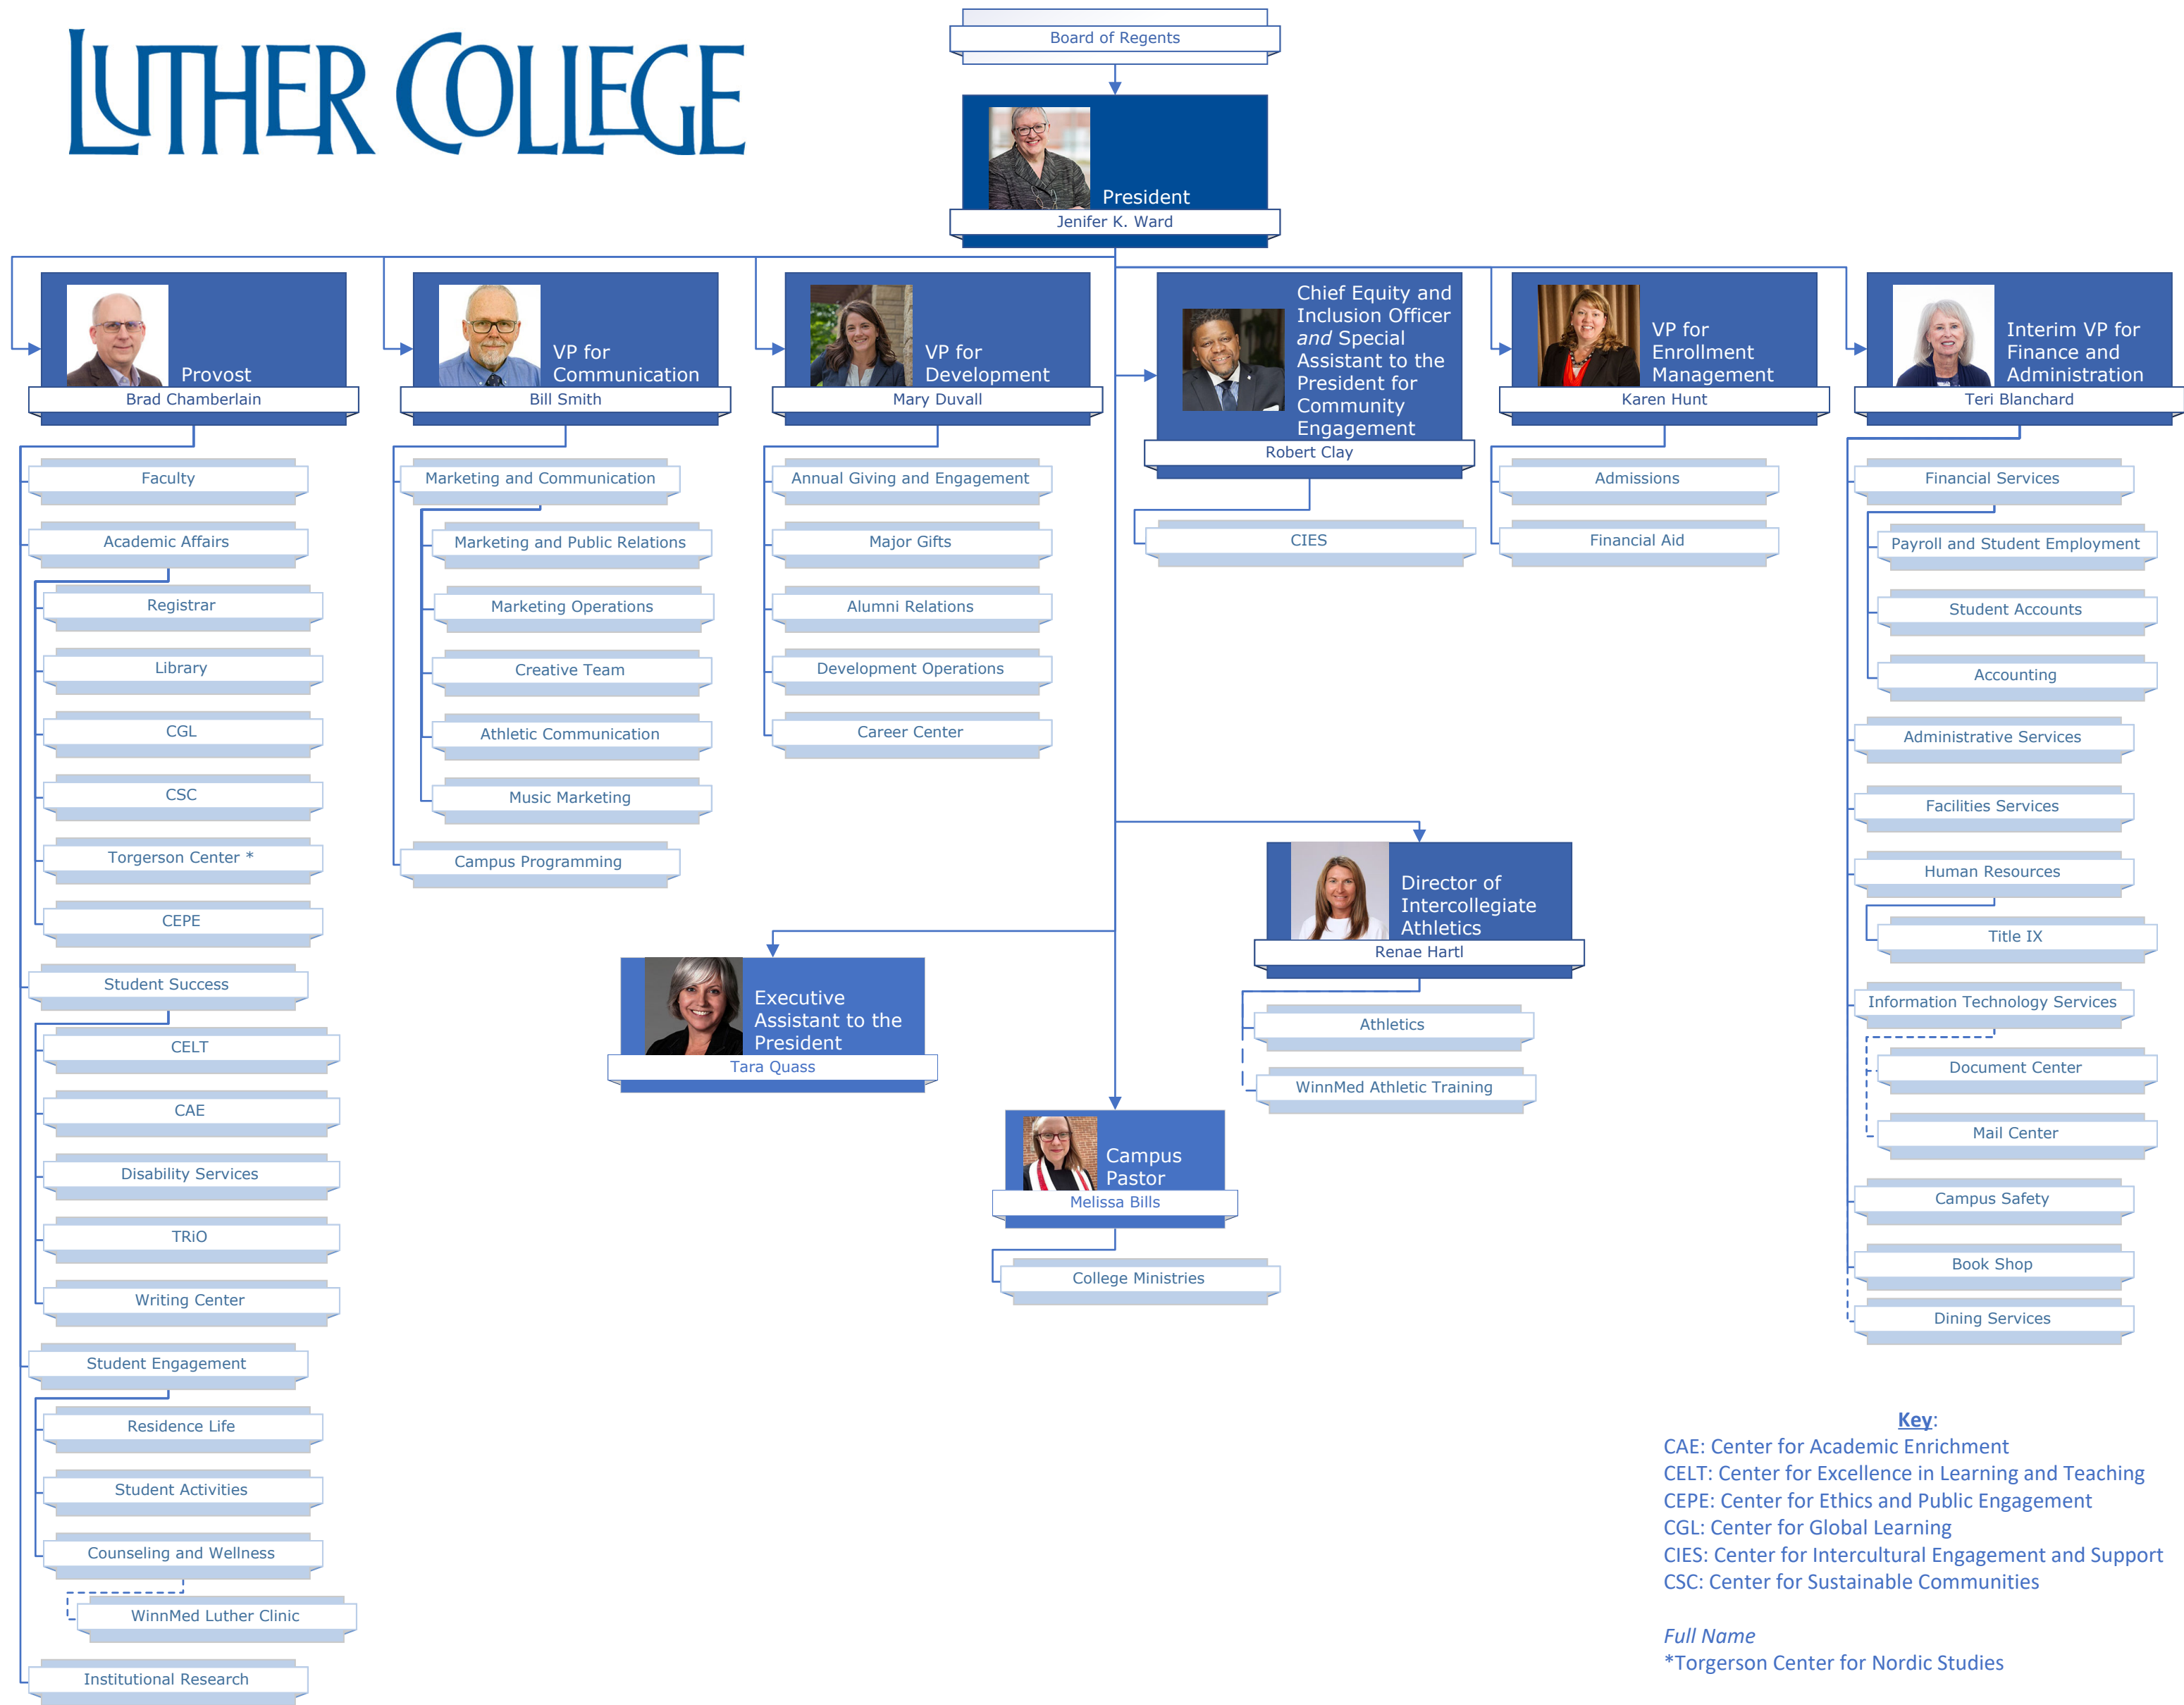

LUTHER COLLEGE

Key:

- CAE: Center for Academic Enrichment
- CELT: Center for Excellence in Learning and Teaching
- CEPE: Center for Ethics and Public Engagement
- CGL: Center for Global Learning
- CIES: Center for Intercultural Engagement and Support
- CSC: Center for Sustainable Communities

Full Name

*Torgerson Center for Nordic Studies