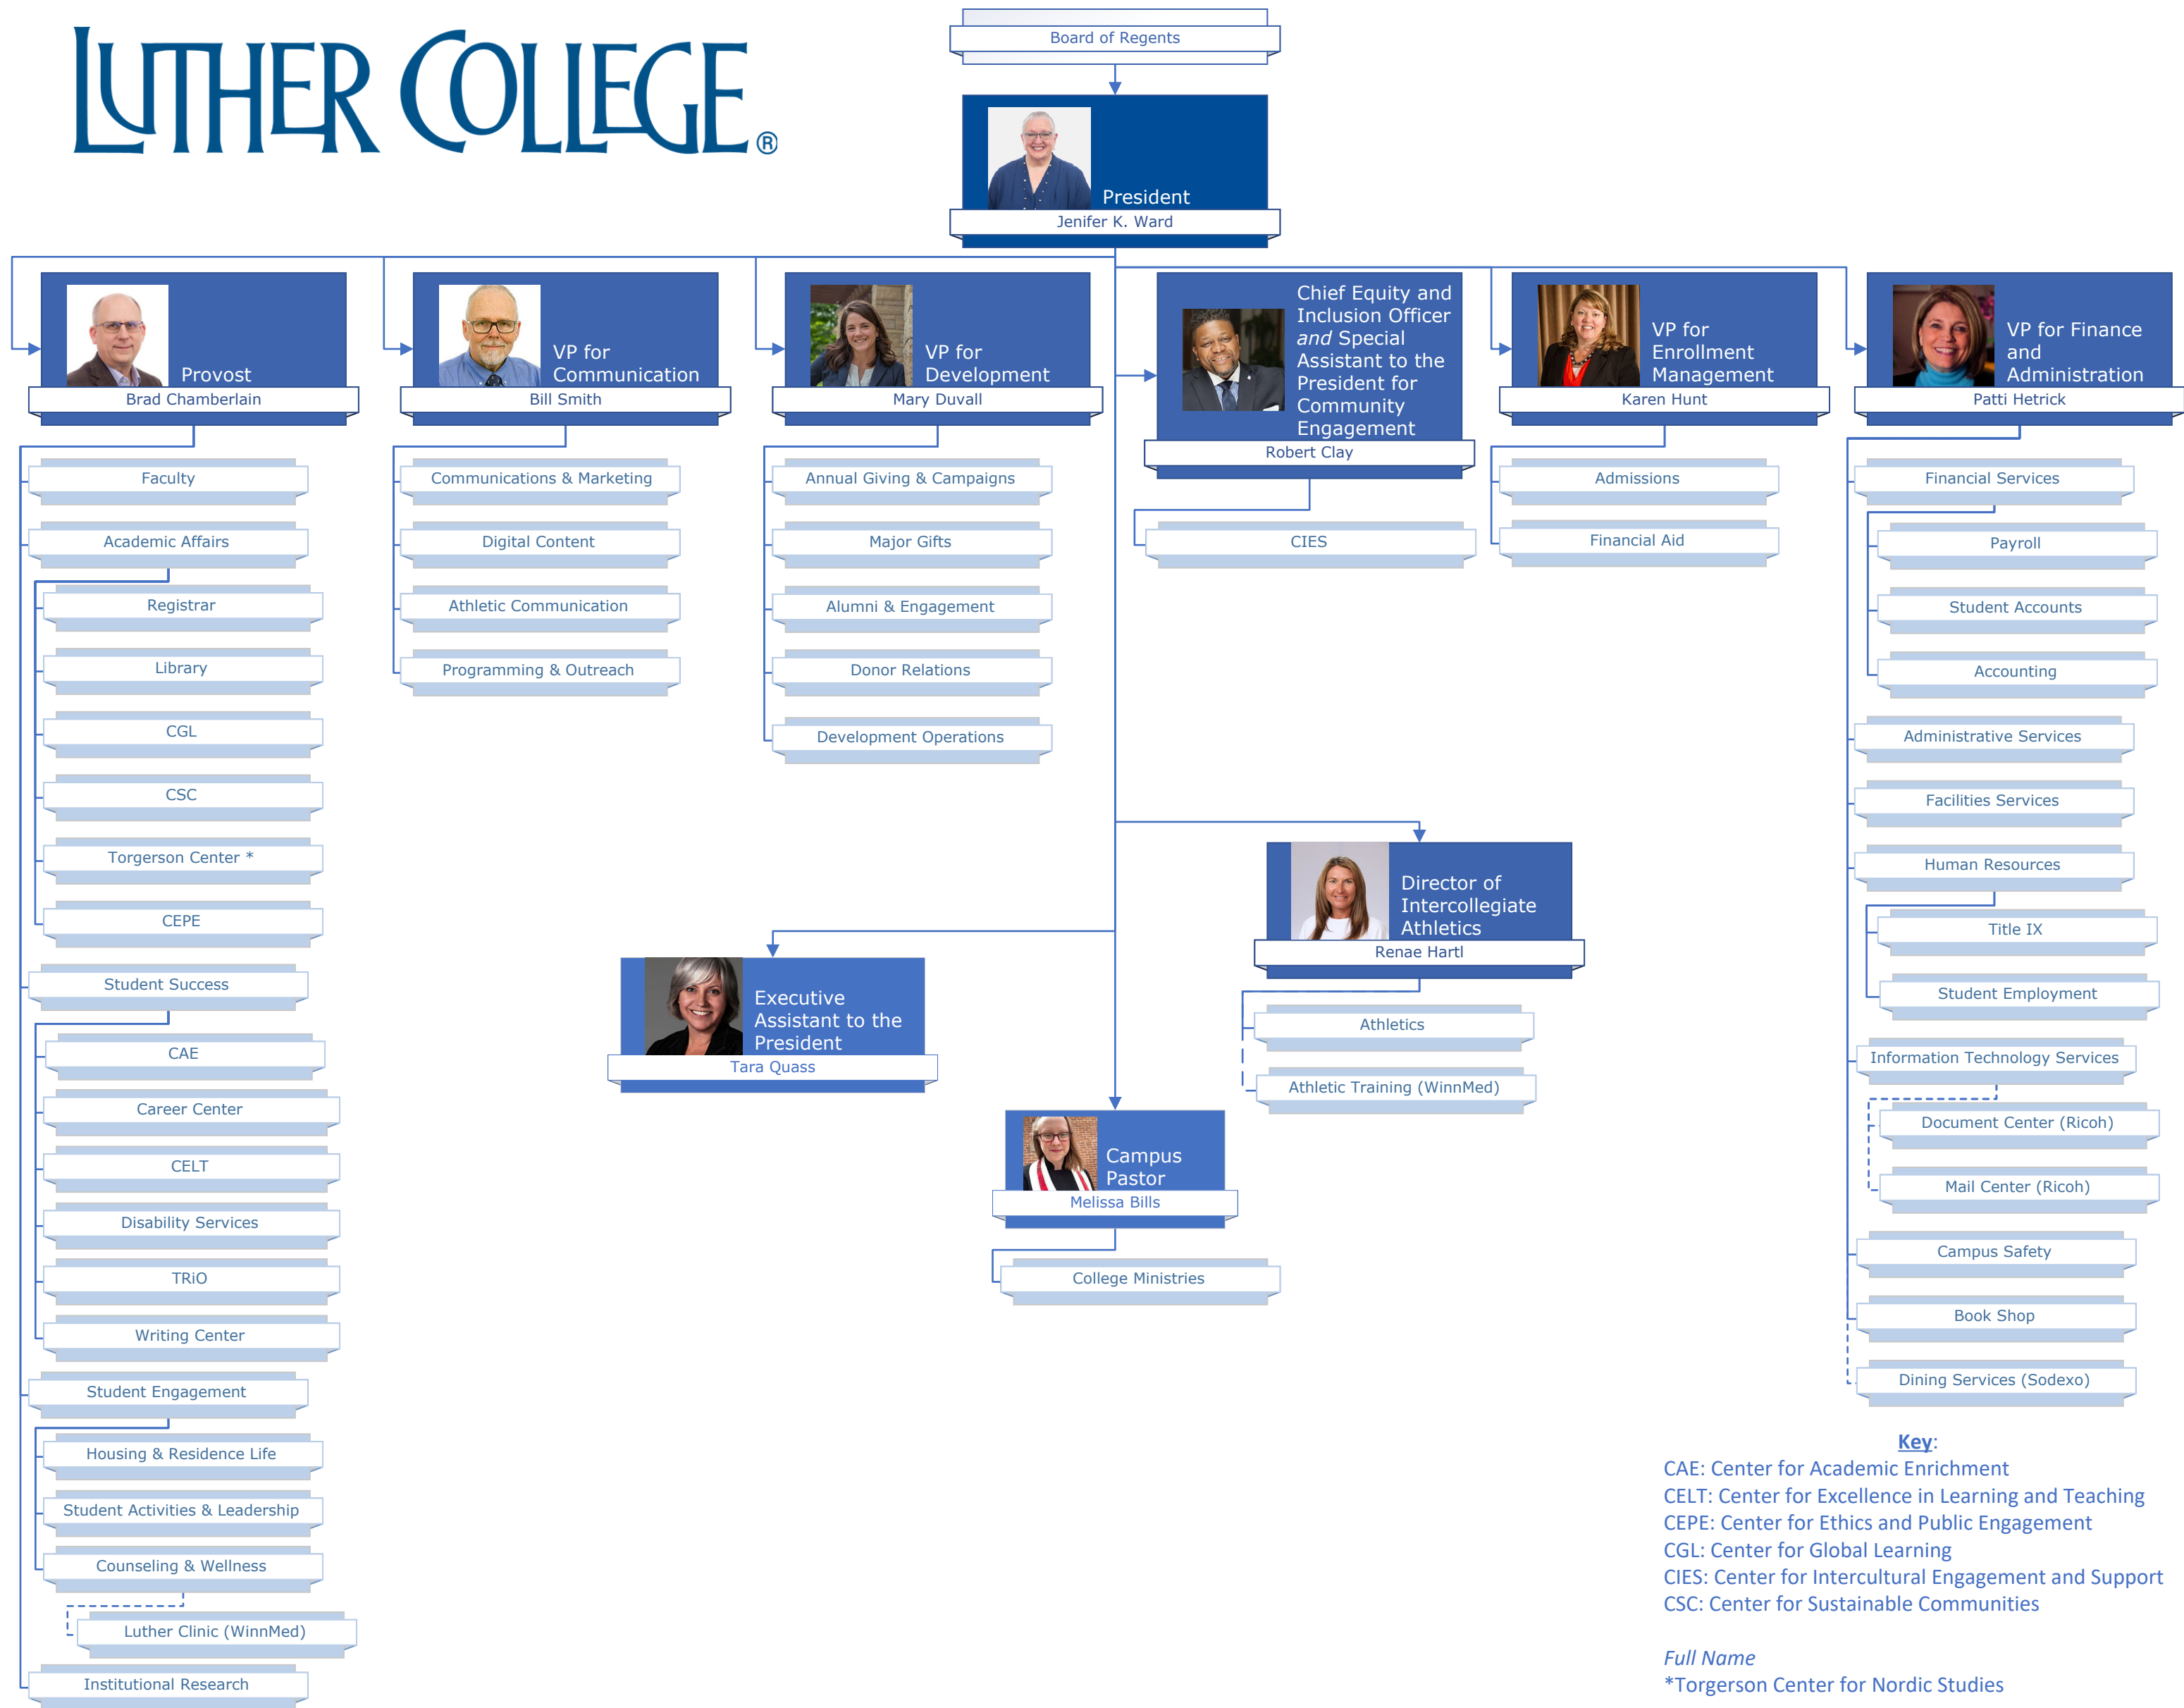

LUTHER COLLEGE®

Key:
 CAE: Center for Academic Enrichment
 CELT: Center for Excellence in Learning and Teaching
 CEPE: Center for Ethics and Public Engagement
 CGL: Center for Global Learning
 CIES: Center for Intercultural Engagement and Support
 CSC: Center for Sustainable Communities

Full Name
 *Torgerson Center for Nordic Studies