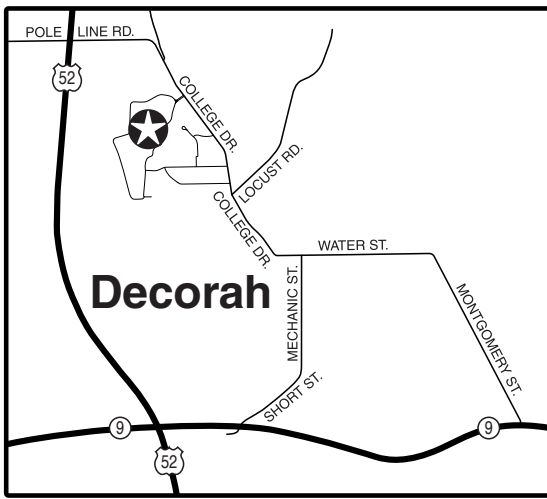

LUTHER COLLEGE

Decorah, Iowa

Handicap Parking