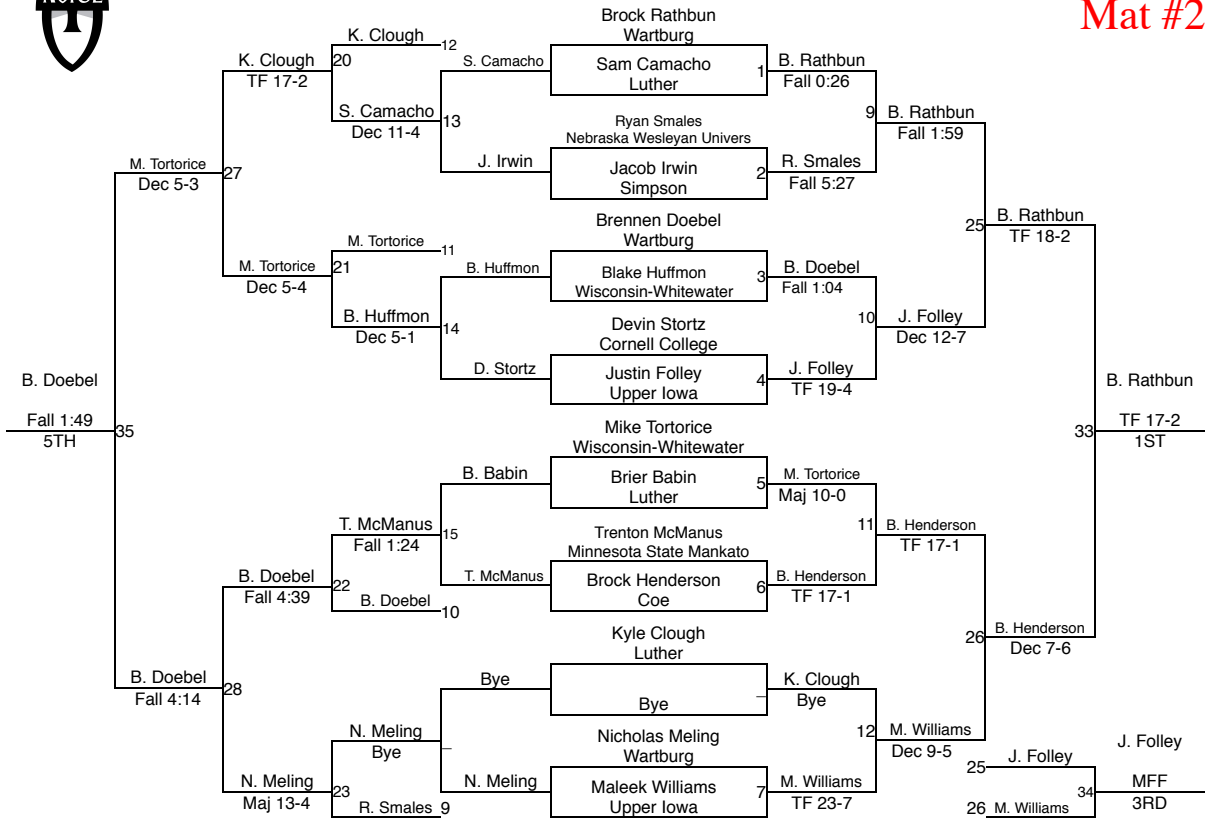

Luther College Open

Elite 125

Mat #1

Luther College Open

Elite 133

Mat #2

Luther College Open

Elite 149

Mat #4

Luther College Open

Elite 157

Mat #9

Luther College Open

Elite 165
Mat #6

Luther College Open

Elite 174
Mat #7