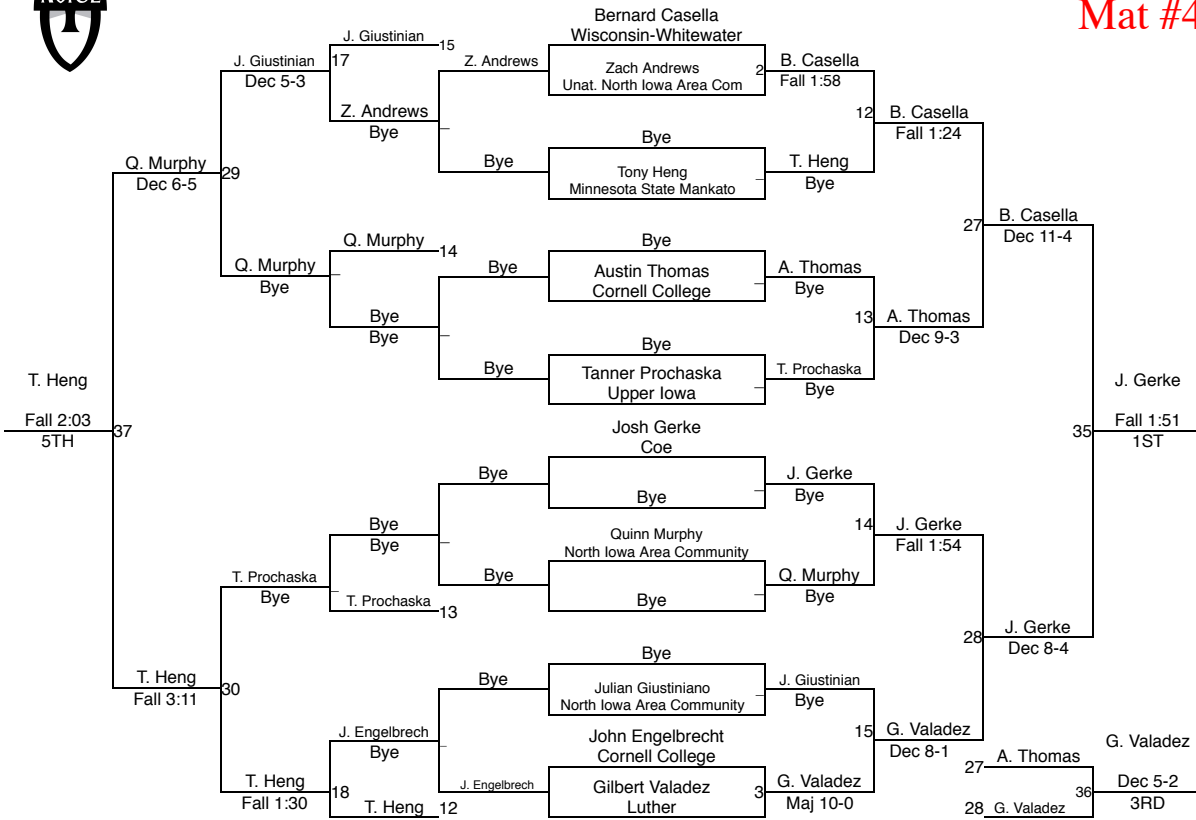

Luther College Open

Elite 125

Mat #1

Luther College Open

Elite 133

Mat #2

Luther College Open

Elite 149

Mat #4

Luther College Open

Elite 157

Mat #9

Luther College Open

Elite 165
Mat #6

Luther College Open

Elite 174
Mat #7