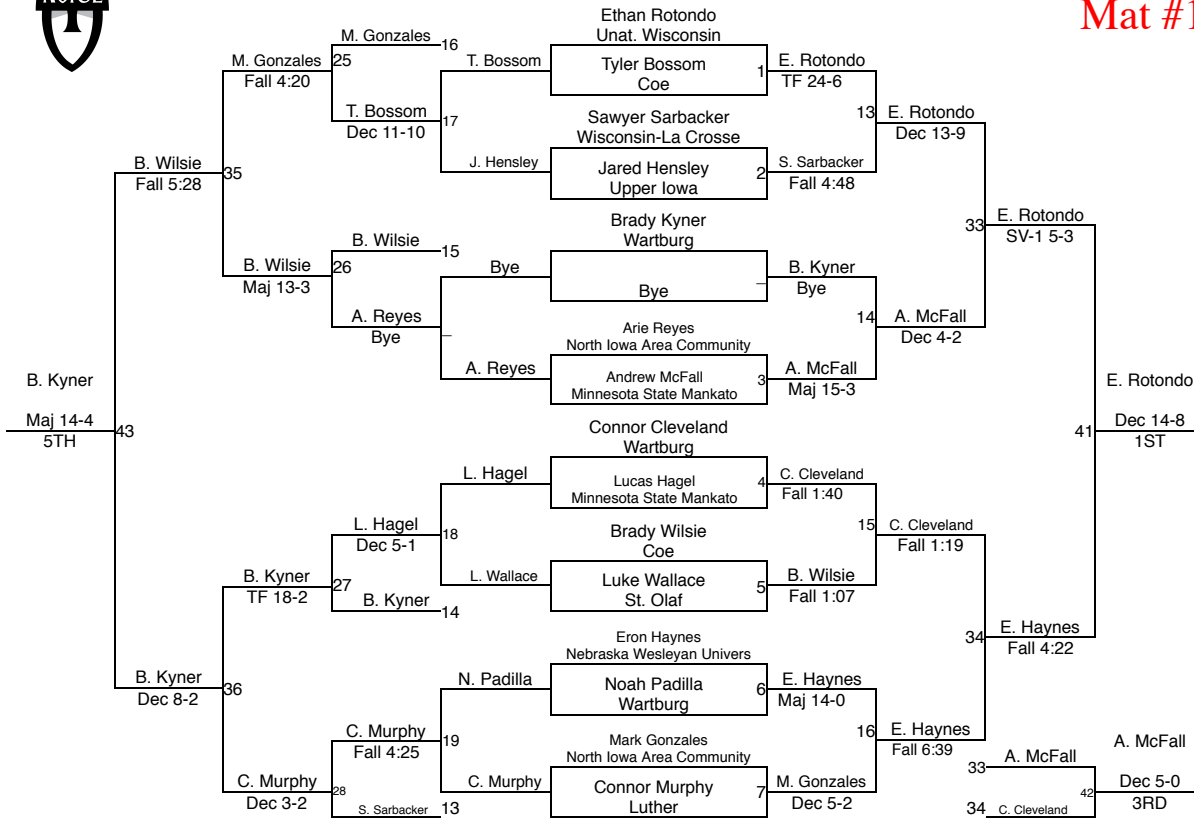

Luther College Open

Elite 125

Mat #1

Luther College Open

Elite 133

Mat #2

Luther College Open

Elite 149

Mat #4

Luther College Open

Elite 157

Mat #9

Luther College Open

Elite 165
Mat #6

Luther College Open

Elite 174
Mat #7