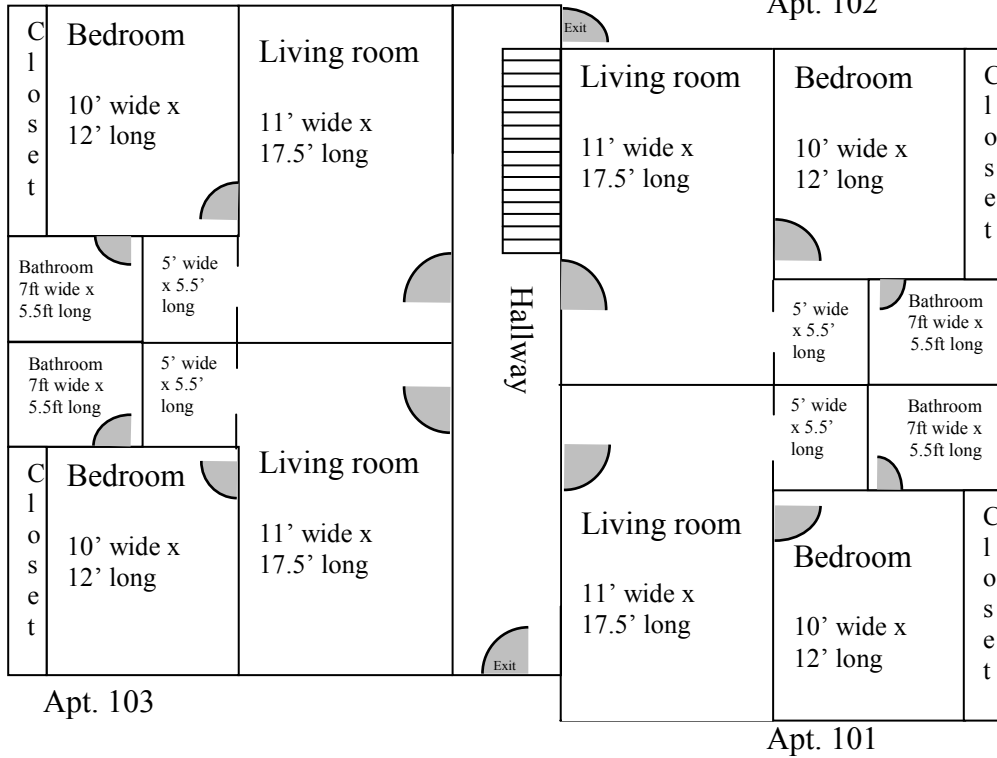

Luther College Apartments

604 Ridge Road

Layout of three apartments on 1st floor.

Layout of four apartments on 2nd floor.

Luther College Apartments

606 Ridge Road

Layout of four apartments on 1st floor.

Apt. 104

Ridge Road

Layout of four apartments on 2nd floor.

Apt. 201

Ridge Road

Luther College Apartments

608 Ridge Road

Layout of four apartments on 1st floor.

Layout of four apartments on 2nd floor.

Luther College Apartments

610 Ridge Road

Layout of three apartments on 1st floor.

Apt. 103

Apt. 101

Apt. 104

Ridge Road

Layout of three apartments on 2nd floor.