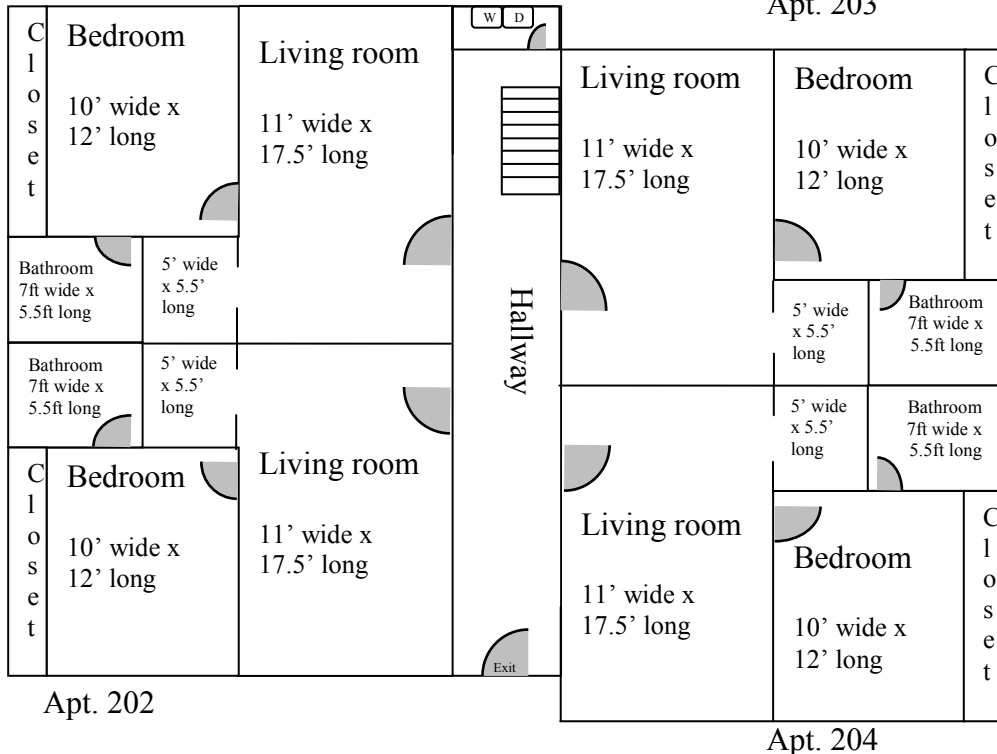

Luther College Apartments

604 Ridge Road

Layout of three apartments on 1st floor.

Layout of four apartments on 2nd floor.

Luther College Apartments

606 Ridge Road

Layout of four apartments on 1st floor.

Apt. 104

Ridge Road

Layout of four apartments on 2nd floor.

Apt. 201

Ridge Road

Luther College Apartments

608 Ridge Road

Layout of four apartments on 1st floor.

Layout of four apartments on 2nd floor.

Luther College Apartments

610 Ridge Road

Layout of three apartments on 1st floor.

Apt. 103

Apt. 101

Apt. 104

Ridge Road

Layout of three apartments on 2nd floor.