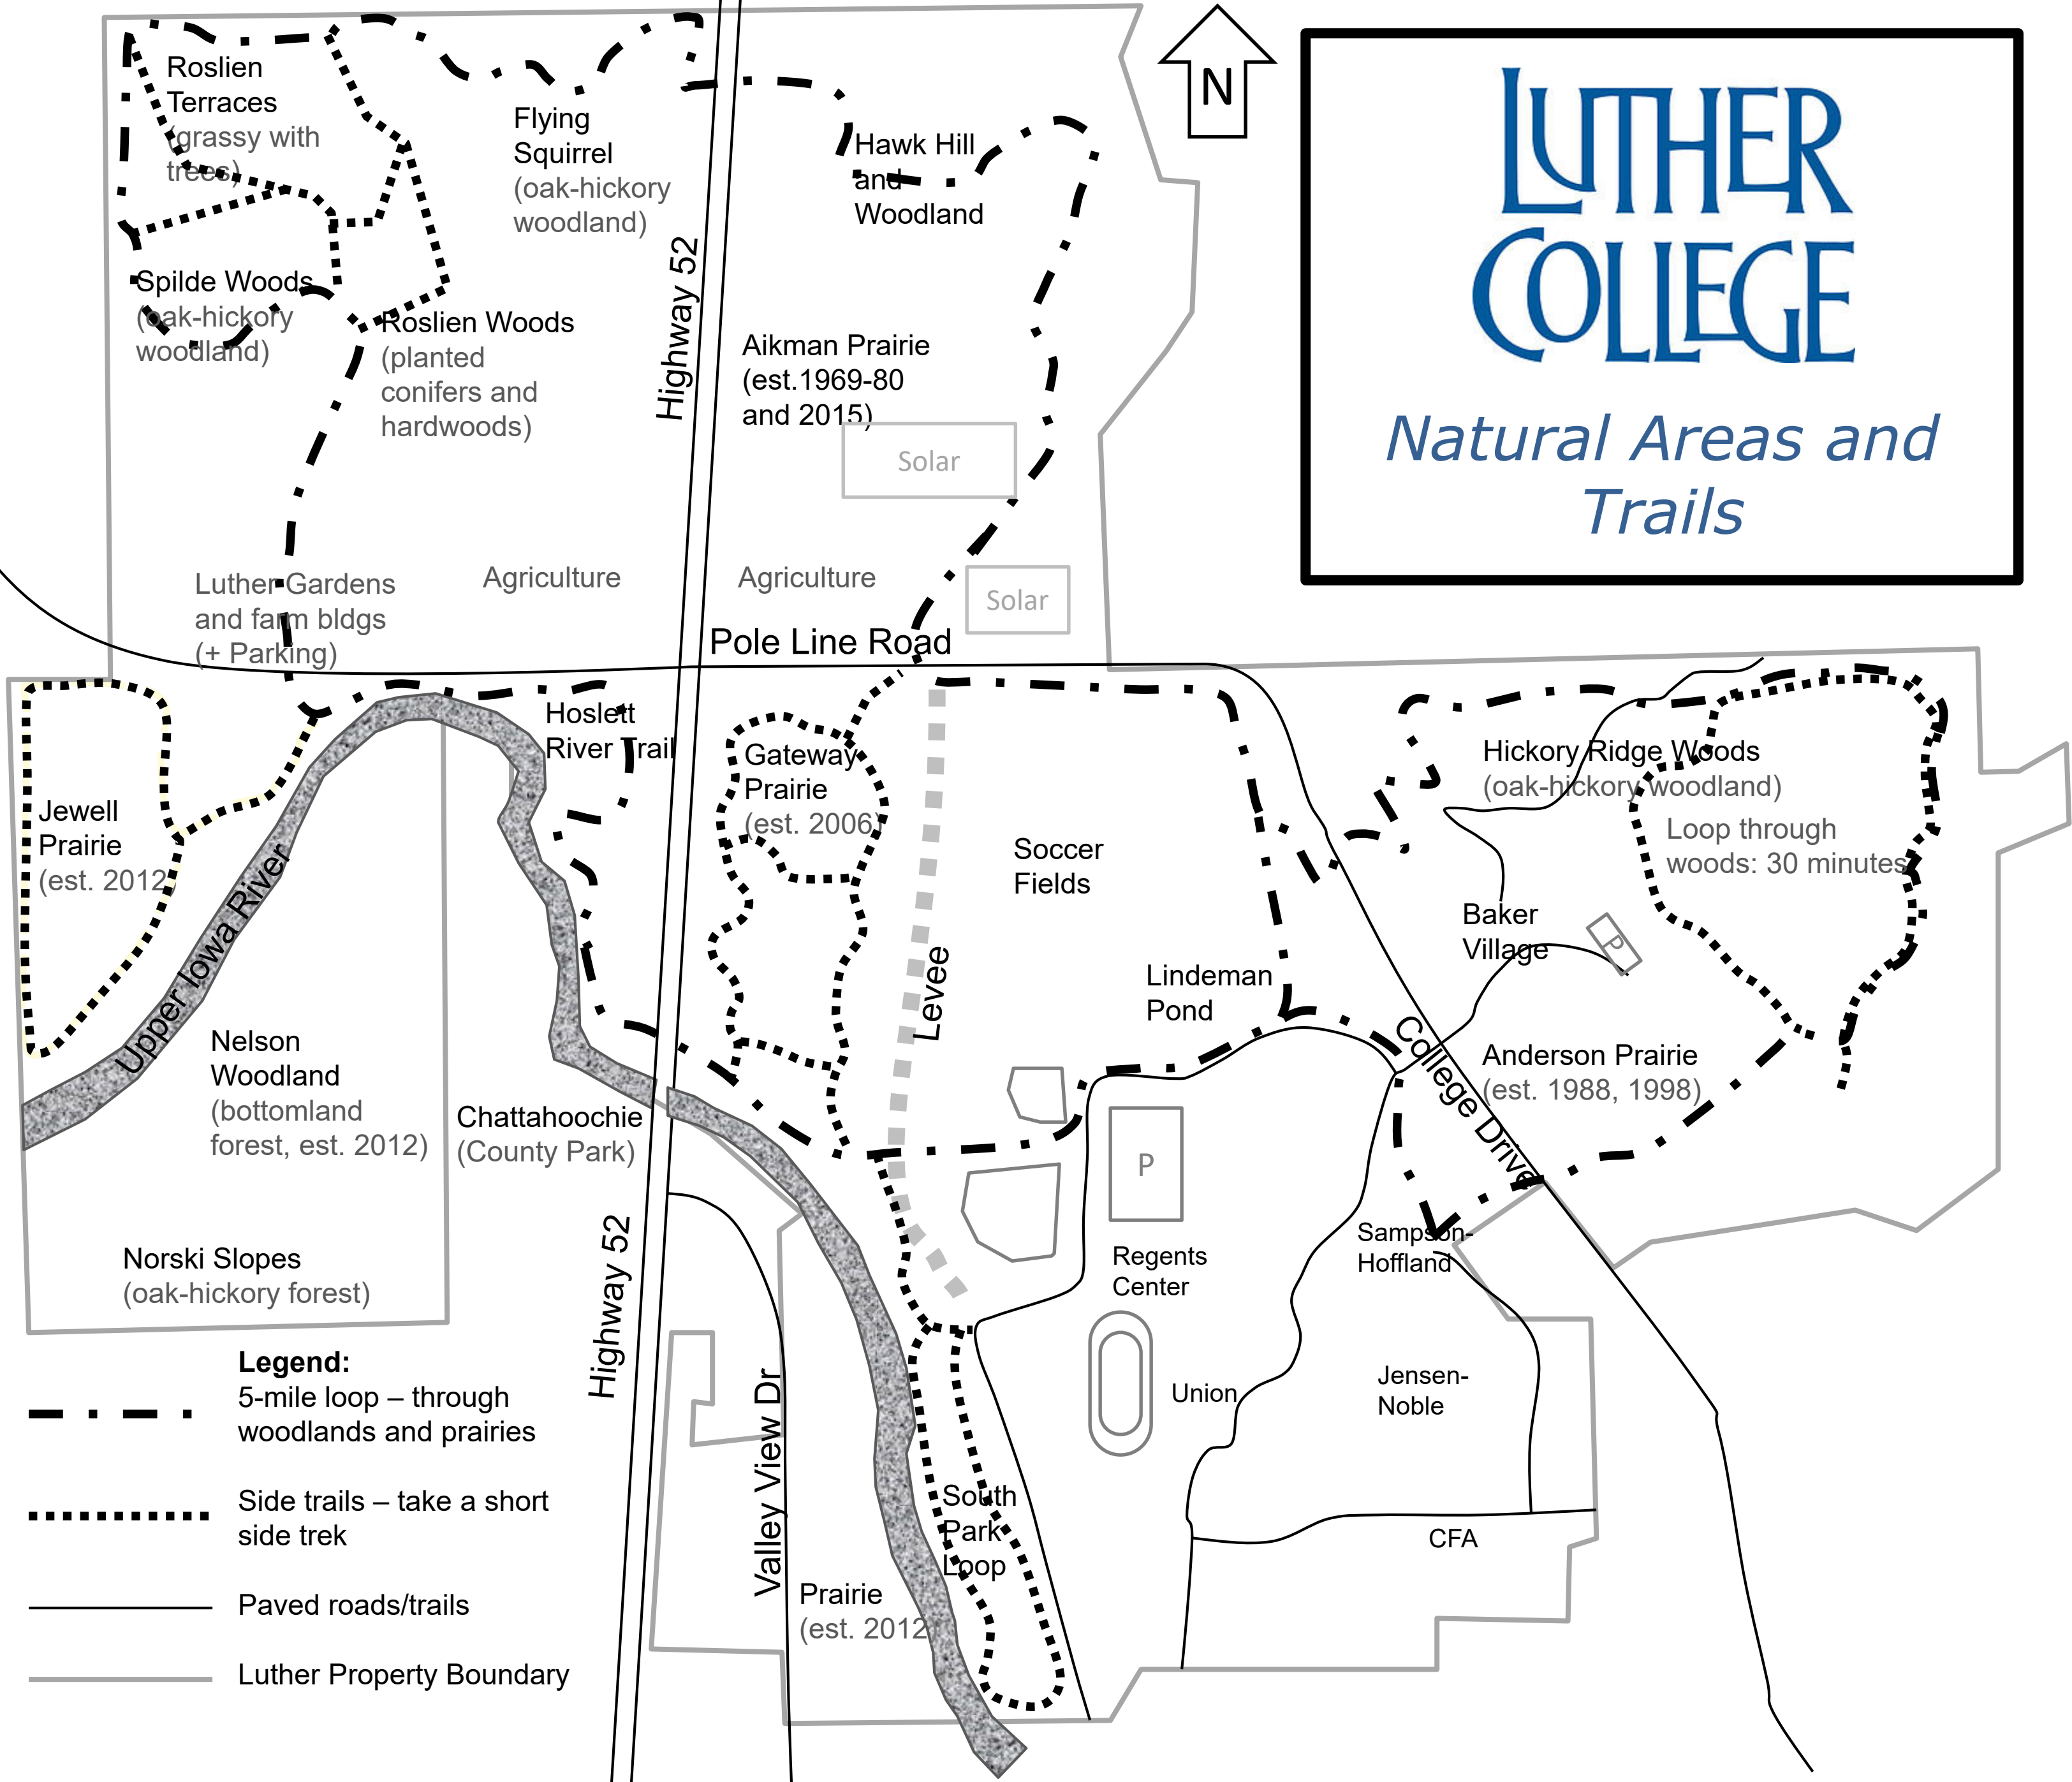

LUTHER COLLEGE

Natural Areas and Trails

Legend:

- 5-mile loop – through woodlands and prairies
- Side trails – take a short side trek
- Paved roads/trails
- Luther Property Boundary