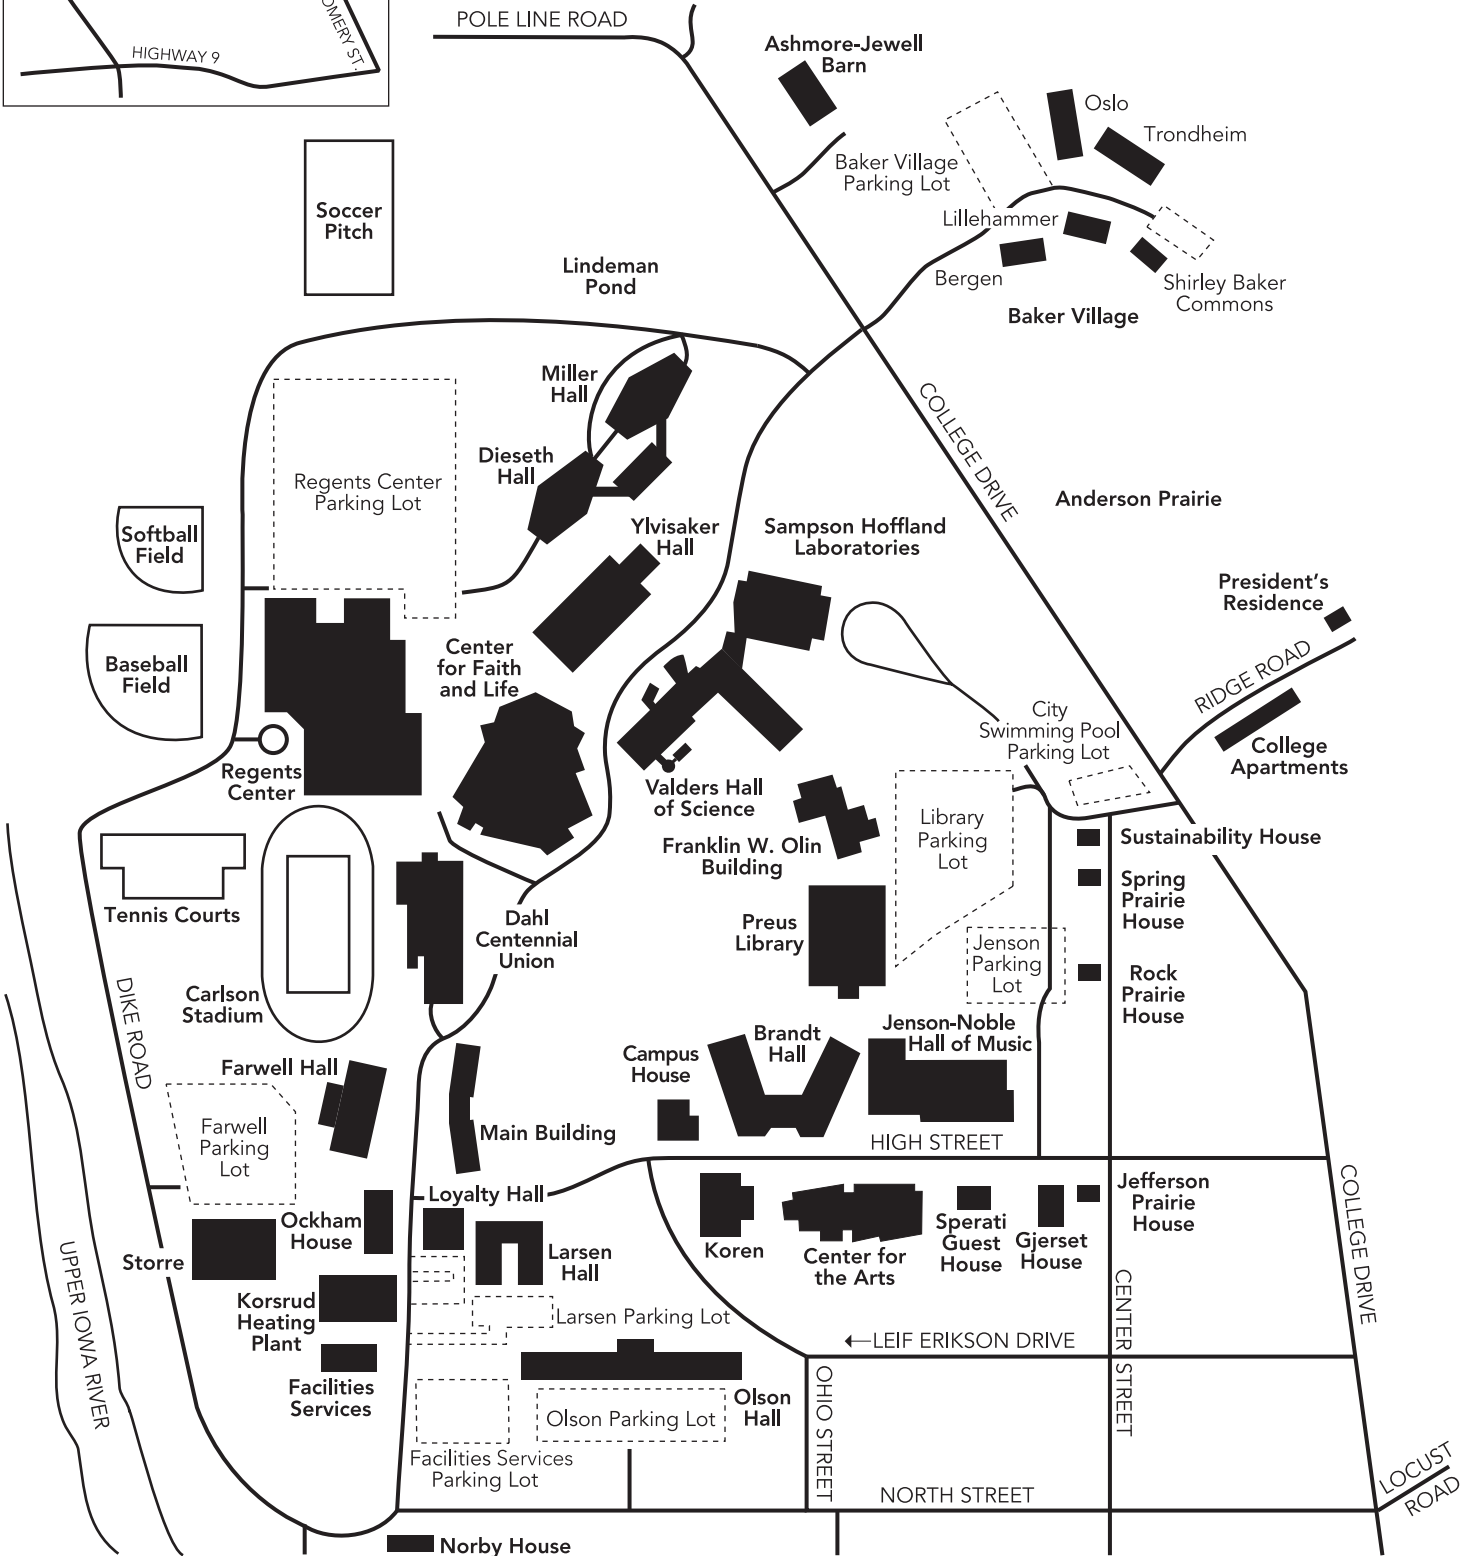

LUTHER COLLEGE

Decorah, Iowa

www.luther.edu

Soccer Pitch

Softball Field

Baseball Field

Regents Center

Tennis Courts

Carlson Stadium

Farwell Hall

Farwell Parking Lot

Storre

Ockham House

Korsrud Heating Plant

Facilities Services

Facilities Services Parking Lot

Loyalty Hall

Larsen Hall

Larsen Parking Lot

Olson Hall

Olson Parking Lot

Main Building

Dahl Centennial Union

Franklin W. Olin Building

Preus Library

Campus House

Brandt Hall

Jenson-Noble Hall of Music

HIGH STREET

Koren

Center for the Arts

Sperati Guest House

Gjerset House

← LEIF ERIKSON DRIVE

NORTH STREET

OHIO STREET

CENTER STREET

COLLEGE DRIVE

LOCUST ROAD

POLE LINE ROAD

Ashmore-Jewell Barn

Baker Village Parking Lot

Oslo

Trondheim

Lillehammer

Bergen

Baker Village

Shirley Baker Commons

Lindeman Pond

Miller Hall

Dieseth Hall

Ylvisaker Hall

Sampson Hoffland Laboratories

Anderson Prairie

President's Residence

RIDGE ROAD

College Apartments

City Swimming Pool Parking Lot

Library Parking Lot

Jenson Parking Lot

Sustainability House

Spring Prairie House

Rock Prairie House

■ Norby House