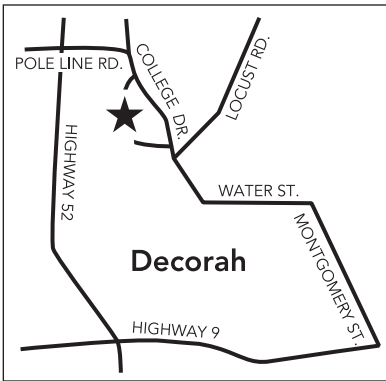

LUTHER COLLEGE

Decorah, Iowa

www.luther.edu

Soccer Pitch

Softball Field

Baseball Field

Regents Center

Tennis Courts

Gjerset House

← LEIF ERIKSON DRIVE

NORTH STREET

OHIO STREET

CENTER STREET

COLLEGE DRIVE

LOCUST ROAD

POLE LINE ROAD

Ashmore-Jewell Barn

Baker Village Parking Lot

Oslo

Trondheim

Lillehammer

Bergen

Baker Village

Shirley Baker Commons

Lindeman Pond

Miller Hall

Dieseth Hall

Ylvisaker Hall

Sampson Hoffland Laboratories

Anderson Prairie

President's Residence

RIDGE ROAD